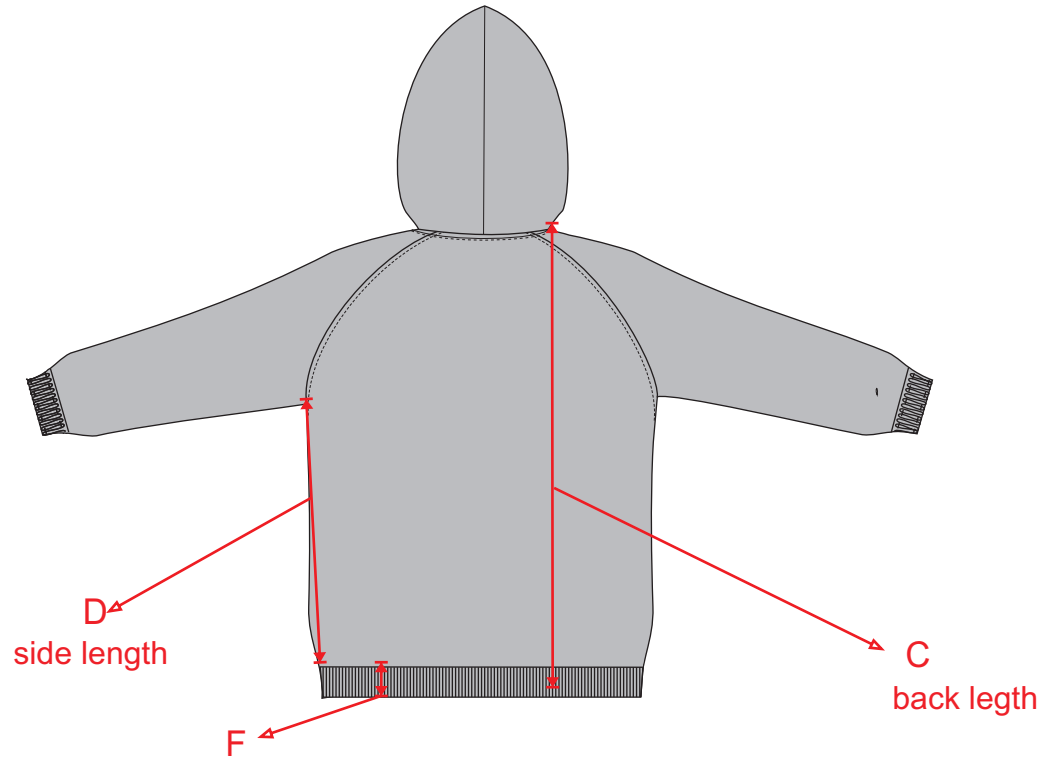

Hooded sweatshirt size chart

	5-6	7-8	9-10	11-12	xxs	xs	s	m	l	xl	xxl	xxxl
Chest size 2.5cm under arm	38	40	42	44	46	48	52	56	60	64	68	70
Back Length from shoulder point (inc hem)	64	66	68	70	72	74	76	78	80	82	84	86
Overarm sleeve length	62	64	66	68	70	72	74	76	78	80	82	84
Underarm Sleeve length	38	40	42	44	46	48	50	52	54	56	58	60
side length from arm pit	32	34	36	38	40	42	44	46	48	50	52	54