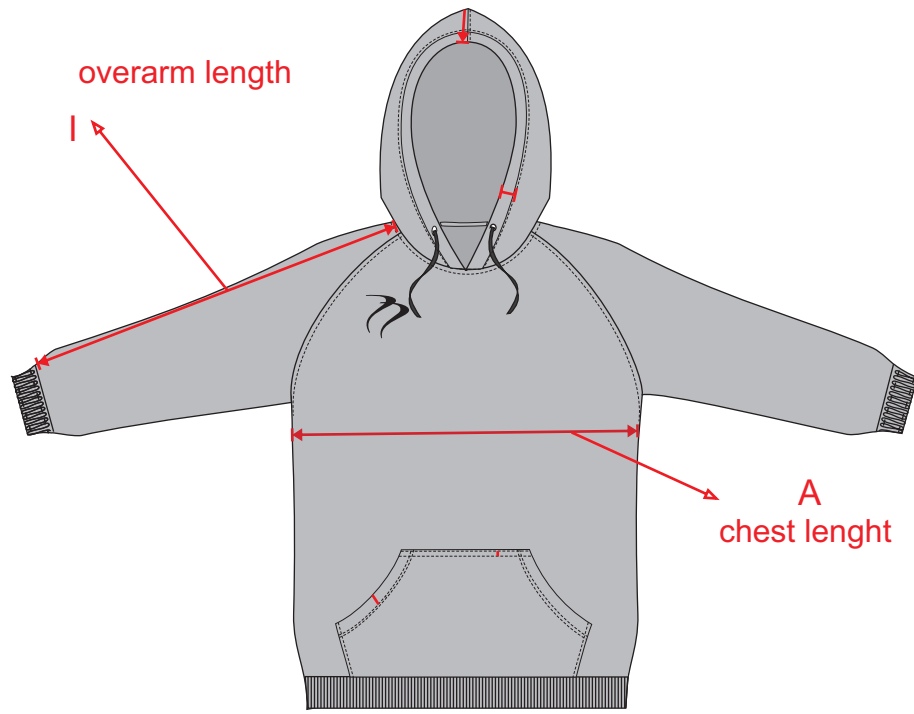

Hooded sweatshirt size chart

	5-6	7-8	9-10	11-12	xxs	xs	s	m	l	xl	xxl	xxxl
Chest size 2.5cm under arm	38	40	42	44	46	48	52	56	60	64	68	70
Back Length from shoulder point (inc hem)	64	66	68	70	72	74	76	78	80	82	84	86
Overarm sleeve length	62	64	66	68	70	72	74	76	78	80	82	84
Underarm Sleeve length	38	40	42	44	46	48	50	52	54	56	58	60
side length from arm pit	32	34	36	38	40	42	44	46	48	50	52	54